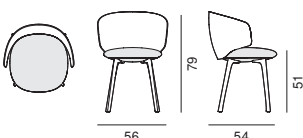

4-legged oak base