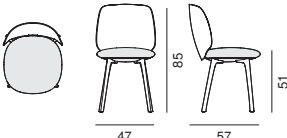

4-legged oak base